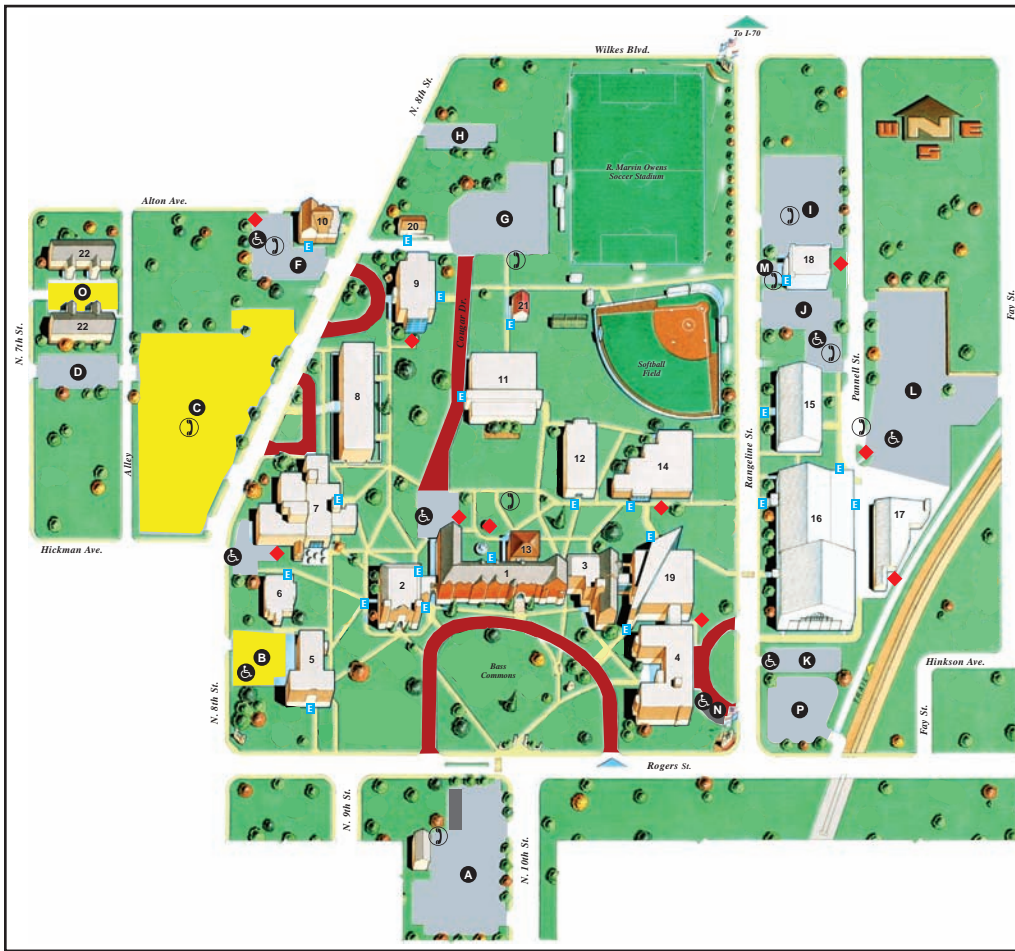

# Columbia College Parking Map

## LEGEND

-  Residential
-  Non-residential faculty/staff/visitor
-  No parking (fire lanes, etc.)
-  Visitors
-  Handicapped
-  Handicapped accessible entrance
-  Emergency Telephones
-  Smoking Areas

## BUILDINGS

- 1 St. Clair
- 2 Launer
- 3 Dorsey
- 4 Missouri
- 5 Hughes
- 6 Robnett-Spence
- 7 Dulany
- 8 Miller
- 9 Banks
- 10 Nursing Education Center
- 11 Brown
- 12 Buchanan
- 13 Williams
- 14 Stafford Library
- 15 Southy
- 16 Southwell Gymnasium
- 17 Wightman
- 18 Online Education Building
- 19 Atkins-Holman Student Commons
- 20 Science Lab Annex
- 21 Music Practice Building
- 22 Cougar Village

## PARKING LOTS

-  10<sup>th</sup> Street
-  Hughes
-  Miller
-  Seventh Street
-  Nursing Education Center
-  Banks
-  Eighth Street
-  Range Line North
-  Range Line South
-  Southwell
-  Wightman
-  Online Education Center
-  Missouri Hall /Student Commons
-  Cougar Village
-  Boone County Lumber